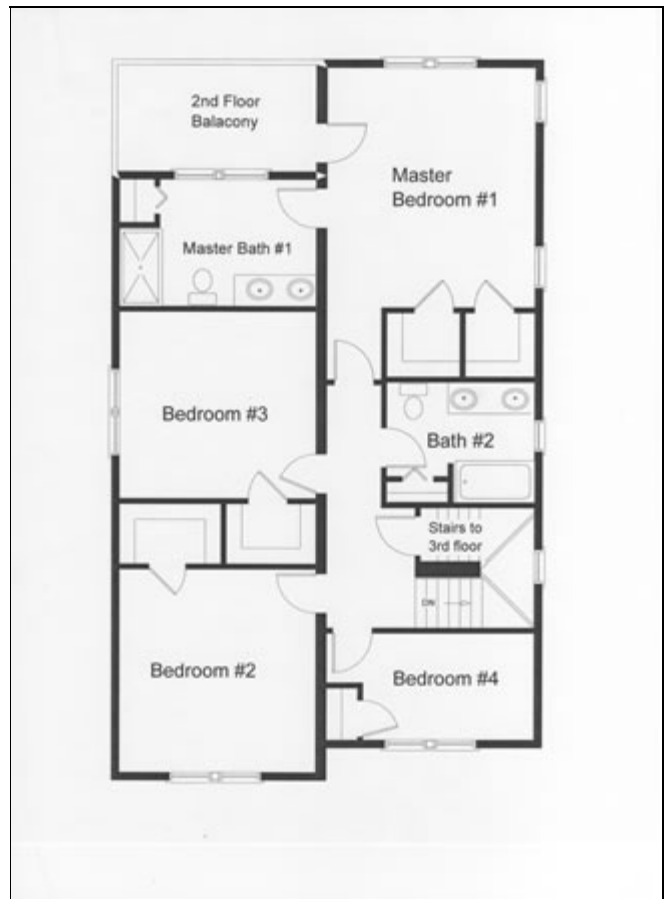

Approximately 2,128 sq. ft. — Two Story

Lavallette, NJ  
Ocean County

**“Using the modular approach cut my construction time at least in half.”**

# THE CATHERINE

<u>LIVING AREA (SQ FT)</u>	<u>ROOMS</u>	<u>FOUNDATION</u>
Main: 1,100	Bedrooms: 4/5	Crawl Space
Upper: 1,100	Full Baths: 3	Width: 28'
Third: Attic		Length: 40'/46'

*[See more details on the Testimonial Page.](#)*

**First Floor**

**Second Floor**

## *2 Story Narrow Lot Floor Plans Modular Home Floor Plans*

RBA Homes  
732.747.3800 • 252 Broad Street • Red Bank, NJ 07701  
[www.rbahomes.com](http://www.rbahomes.com)