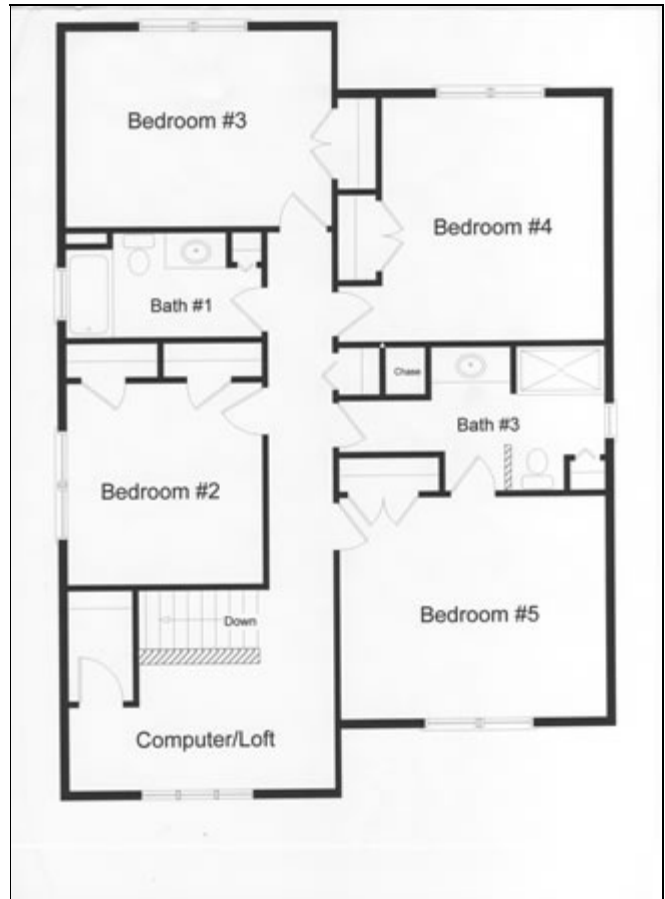

Approximately 2,625 sq. ft. — Two Story

Lavallette, NJ
Ocean County

THE ELIZABETH

<u>LIVING AREA (SQ FT)</u>	<u>ROOMS</u>	<u>FOUNDATION</u>
Main: 1,344	Bedrooms: 5	Crawl
Upper: 1,280	Full Baths: 3	Width: 32'
Third: Attic	Half Baths: 1	Length: 44'/60'

First Floor

Second Floor

5 Bedroom Floor Plans Modular Home Floor Plans

RBA Homes
732.747.3800 • 252 Broad Street • Red Bank, NJ 07701
www.rbahomes.com