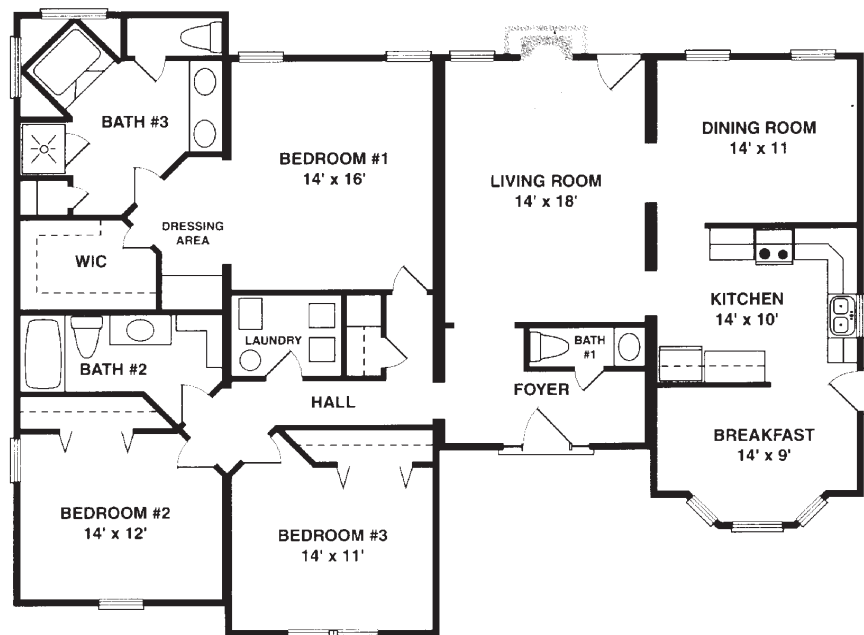

# THE BISMARCK

1439 SQ. FT.

# THE COLUMBIA

1504 SQ. FT.

# THE ANNAPOLIS

1536 SQ. FT.

# THE LAUREL

**LAUREL II**  
1210 SQ. FT.

**LAUREL I**  
1041 SQ. FT.

**LAUREL III**  
1136 SQ. FT.

**LAUREL IV**  
1136 SQ. FT.