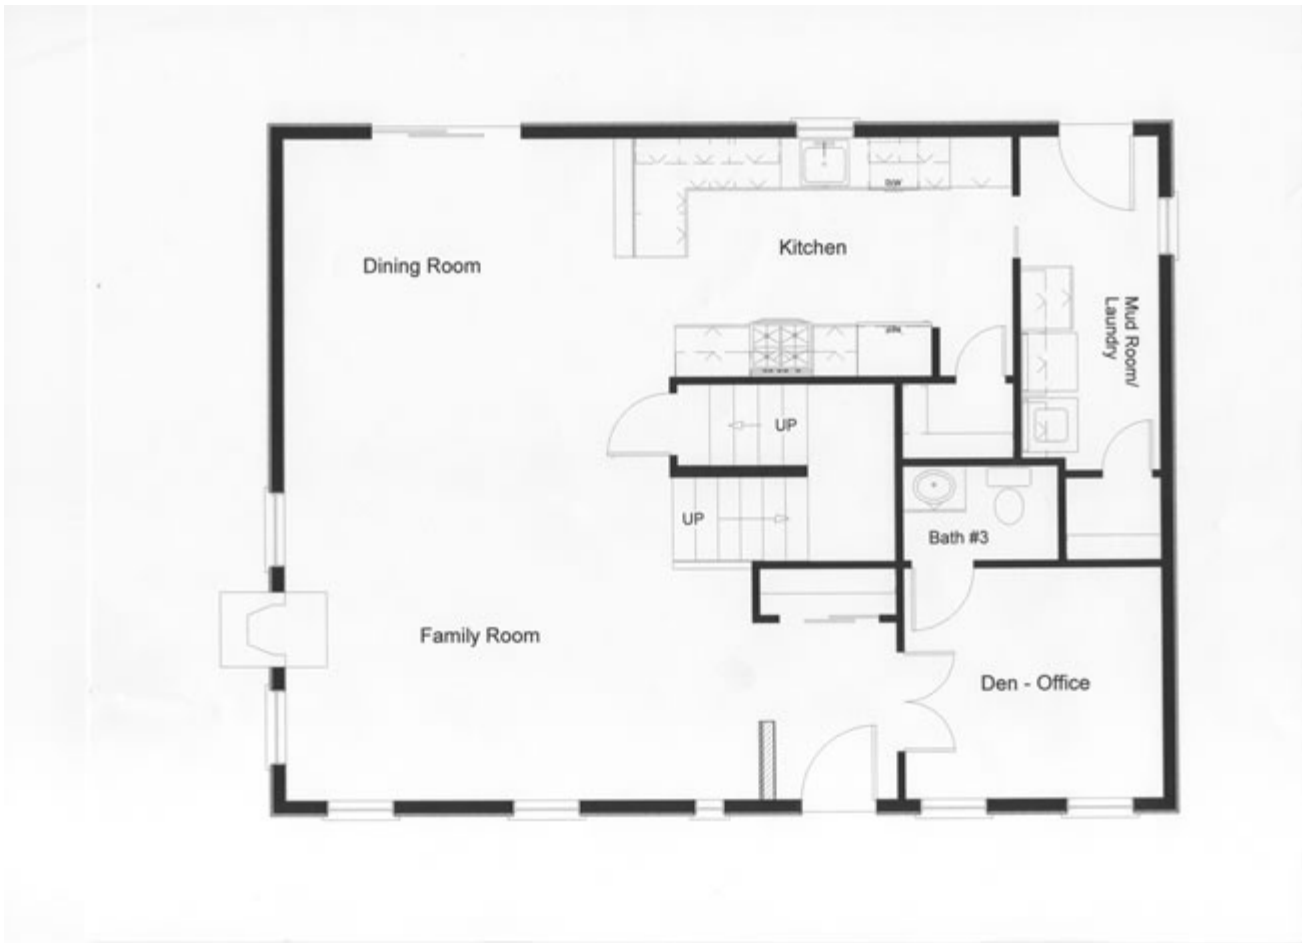

Approximately 2,016 sq. ft. — Two Story

Fair Haven , NJ
Monmouth County

THE ELM

LIVING AREA (SQ FT)

Main: 1,008

Upper: 1,008

Third: Attic

ROOMS

Bedrooms: 4

Full Baths: 2

Half Baths: 1

FOUNDATION

Full Basement

Width: 28'

Length: 36'

[See more details on the Testimonial Page.](#)

FIRST FLOOR

SECOND FLOOR

Approximately 2,016 sq. ft. — Two Story

Fair Haven , NJ
Monmouth County

THE ELM

LIVING AREA (SQ FT)

Main: 1,008
Upper: 1,008
Third: Attic

ROOMS

Bedrooms: 4
Full Baths: 2
Half Baths: 1

FOUNDATION

Full Basement
Width: 28'
Length: 36'

*4 Bedroom Floor Plans
Modular Home Floor Plans*

RBA Homes
732.747.3800 • 252 Broad Street • Red Bank, NJ 07701
www.rbahomes.com