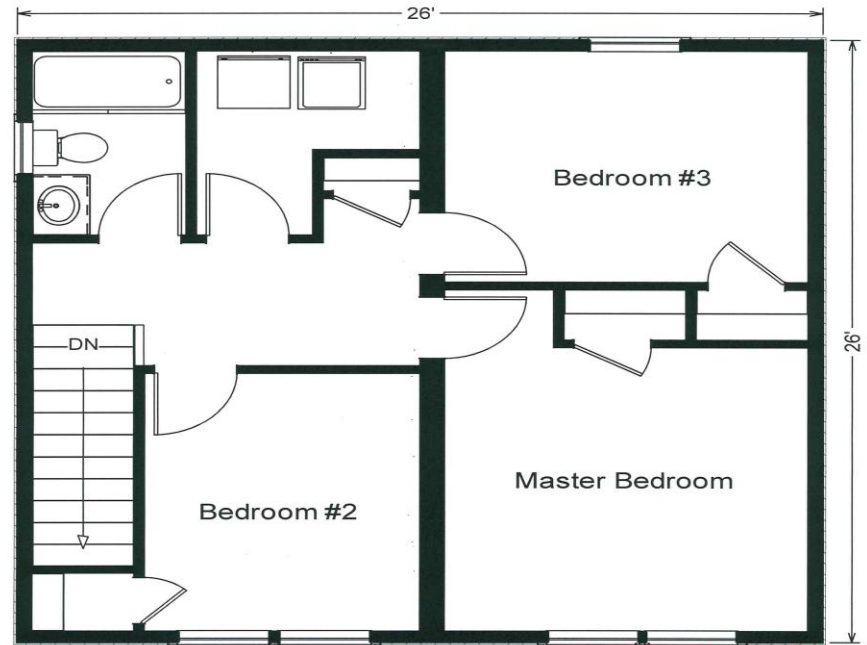

The Osprey

This house packs a lot into 1,350 square feet with an open first floor plan that overlooks the lagoon. Three bedrooms and two full baths complete this compact design.

252 Broad Street
Red Bank, NJ 07701
732-747-3800
RBAHomes.com

Artist's renderings and floor plan dimensions are approximate and may vary from actual construction.