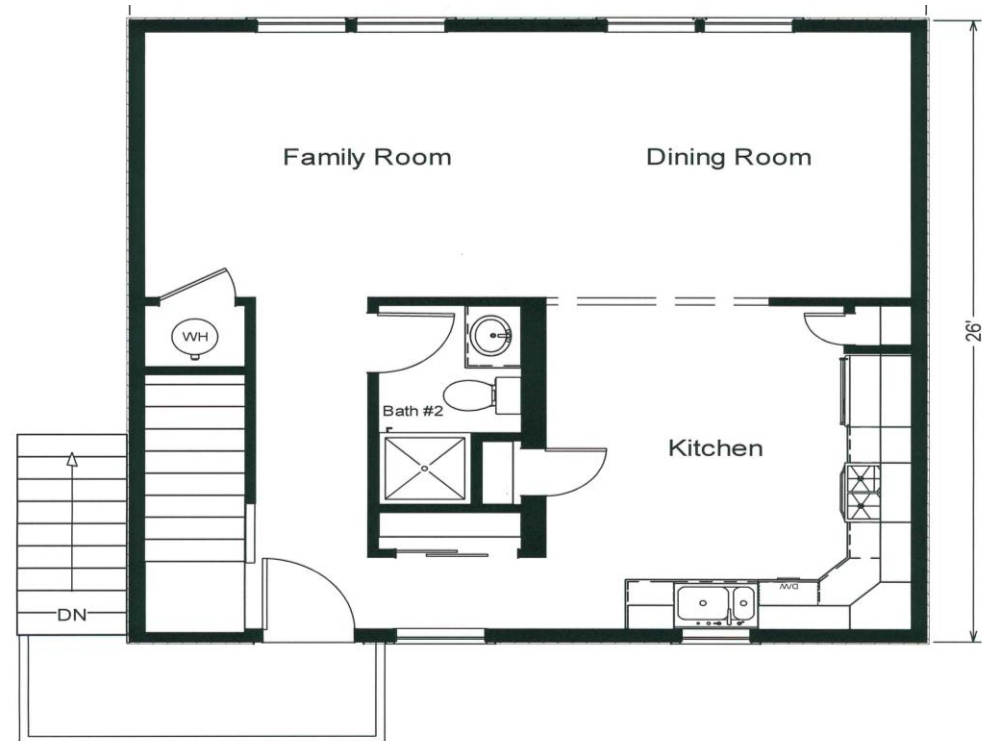

The Osprey

This house packs a lot into 1,350 square feet with an open first floor plan that overlooks the lagoon. Three bedrooms and two full baths complete this compact design.

252 Broad Street
Red Bank, NJ 07701
732-747-3800
RBAHomes.com

Artist's renderings and floor plan dimensions are approximate and may vary from actual construction.